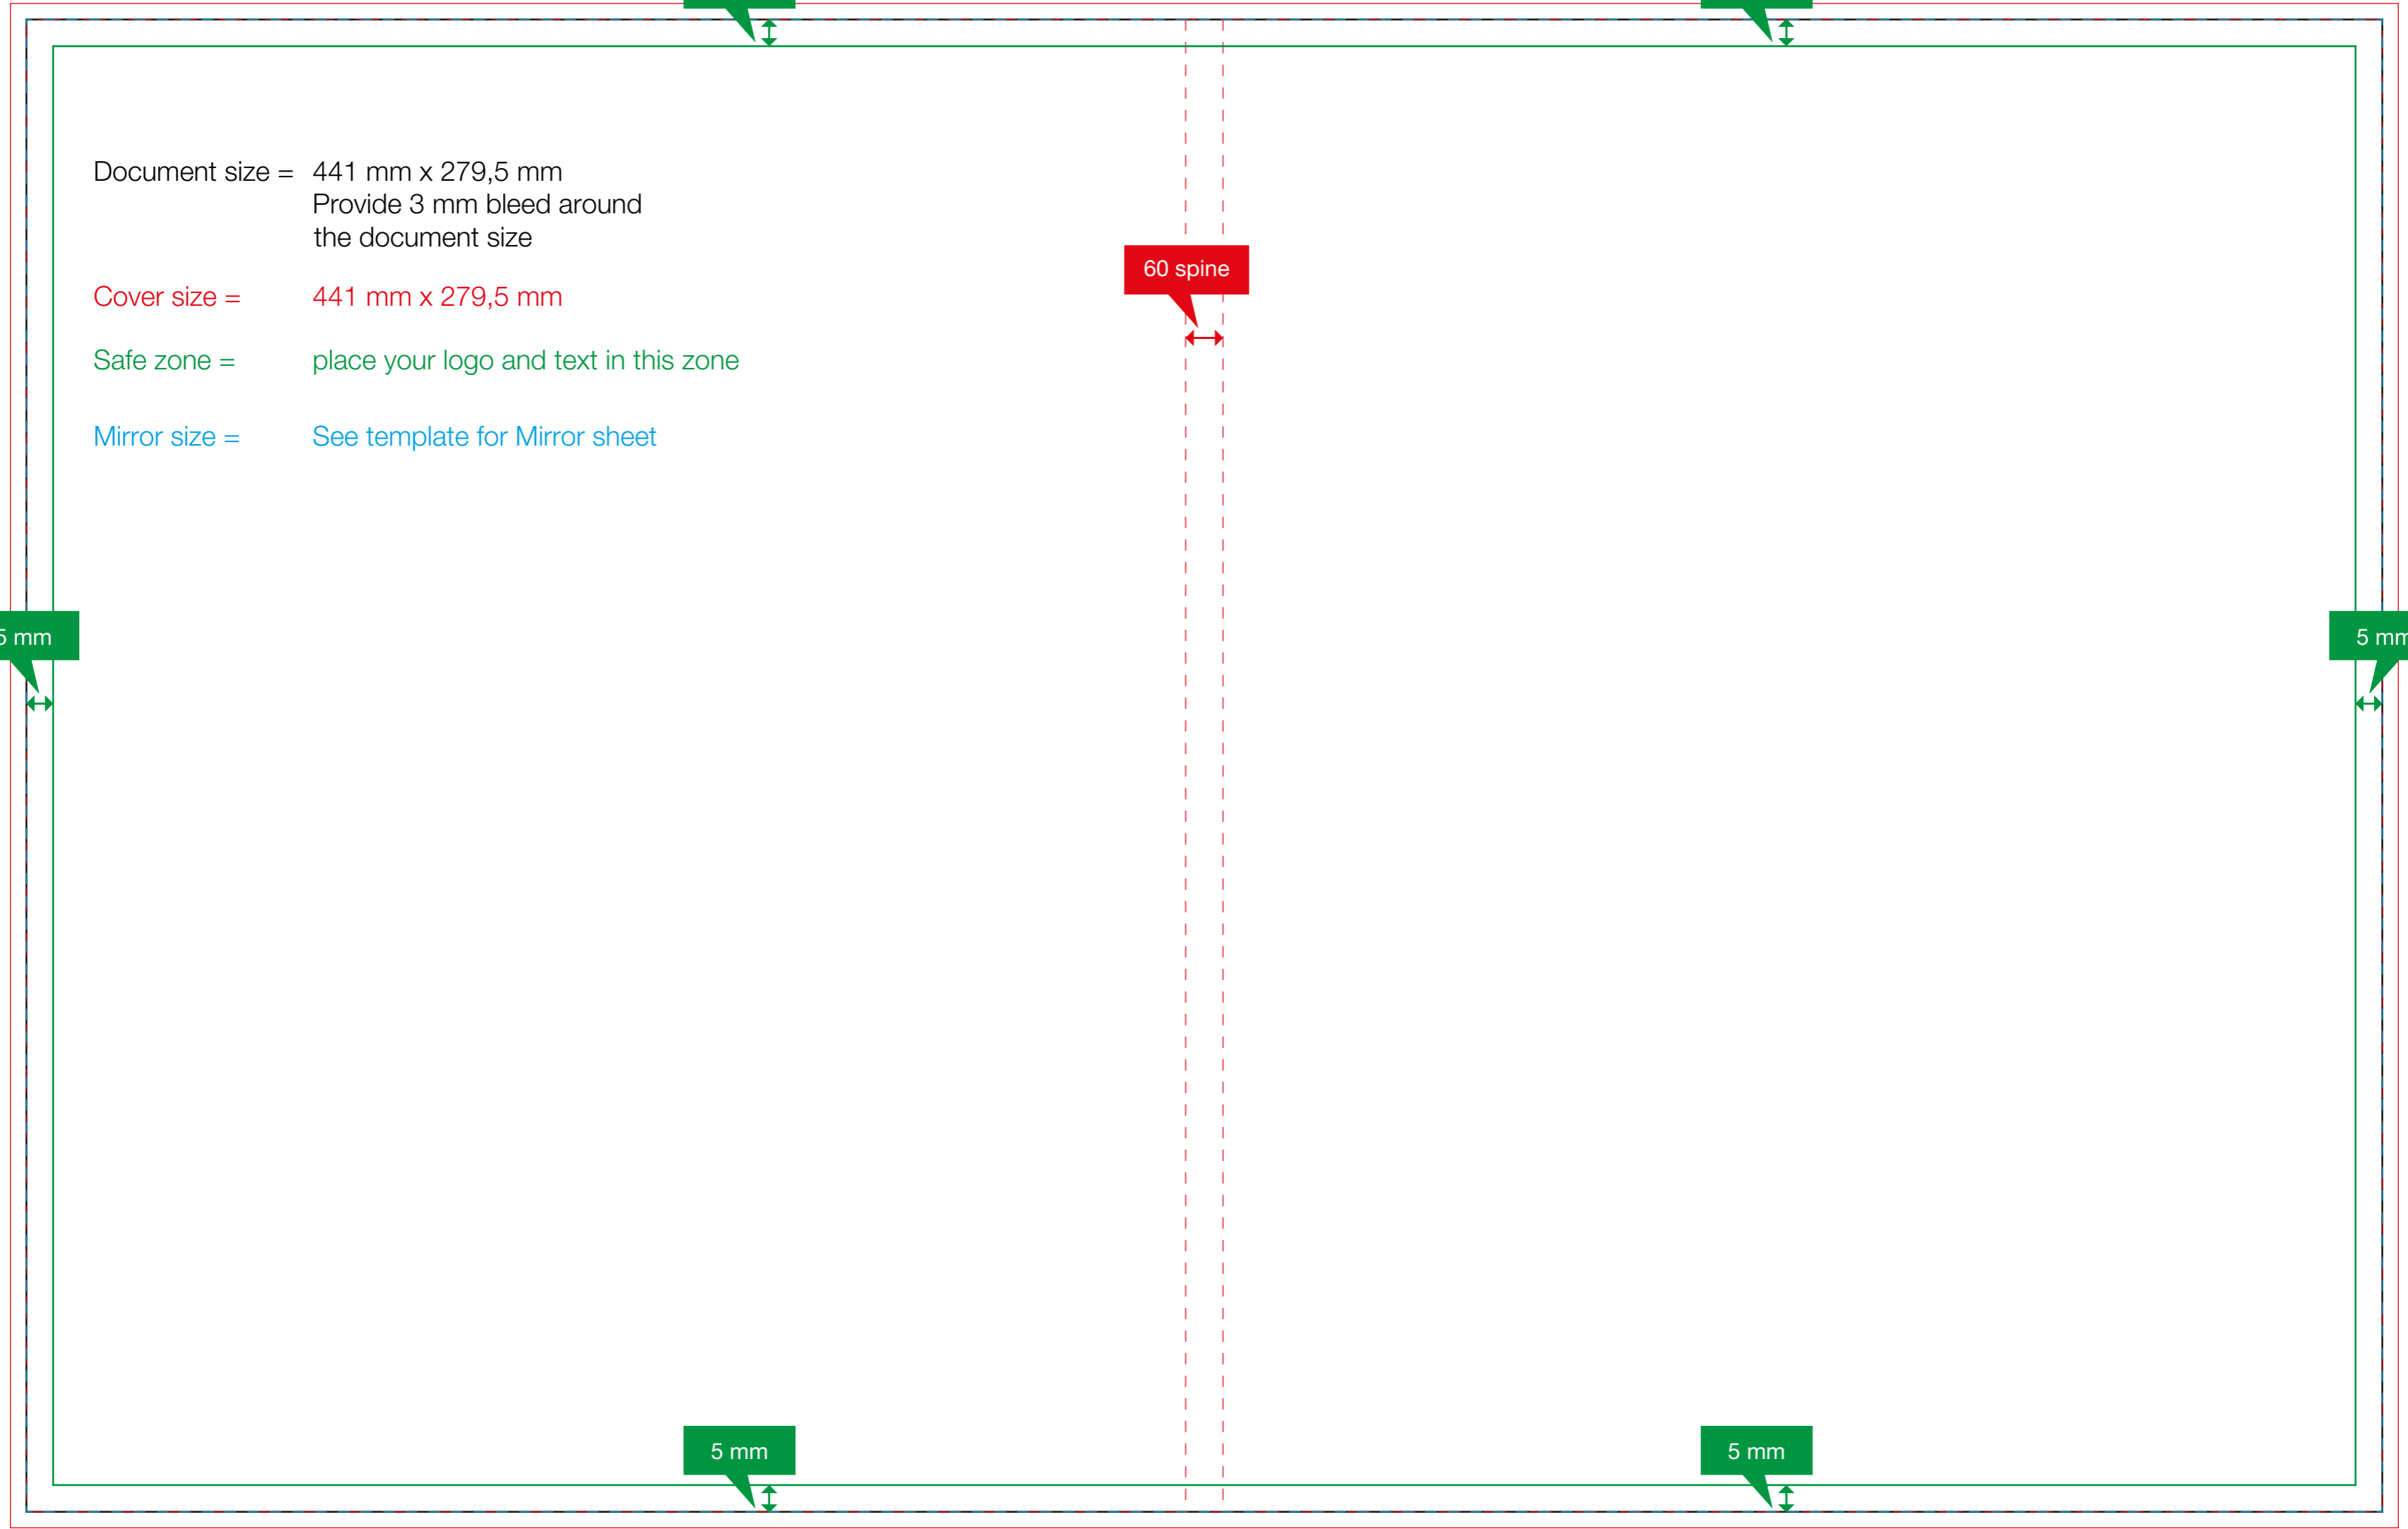

UniCover Soft - LS portrait - 60

5 mm

5 mm

Document size = 441 mm x 279,5 mm
Provide 3 mm bleed around
the document size

Cover size = 441 mm x 279,5 mm

Safe zone = place your logo and text in this zone

Mirror size = See template for Mirror sheet

60 spine

5 mm

5 mm

5 mm

5 mm

UniCover Soft - LS portrait Mirror - 60

5 mm

5 mm

Mirror size = 441 mm x 279,5 mm
Background colors and images must cover
the entire document size
Provide 3 mm extra bleed around !

Safe zone = place your logo and text in this zone

5 mm

10 mm

5 mm

5 mm

5 mm