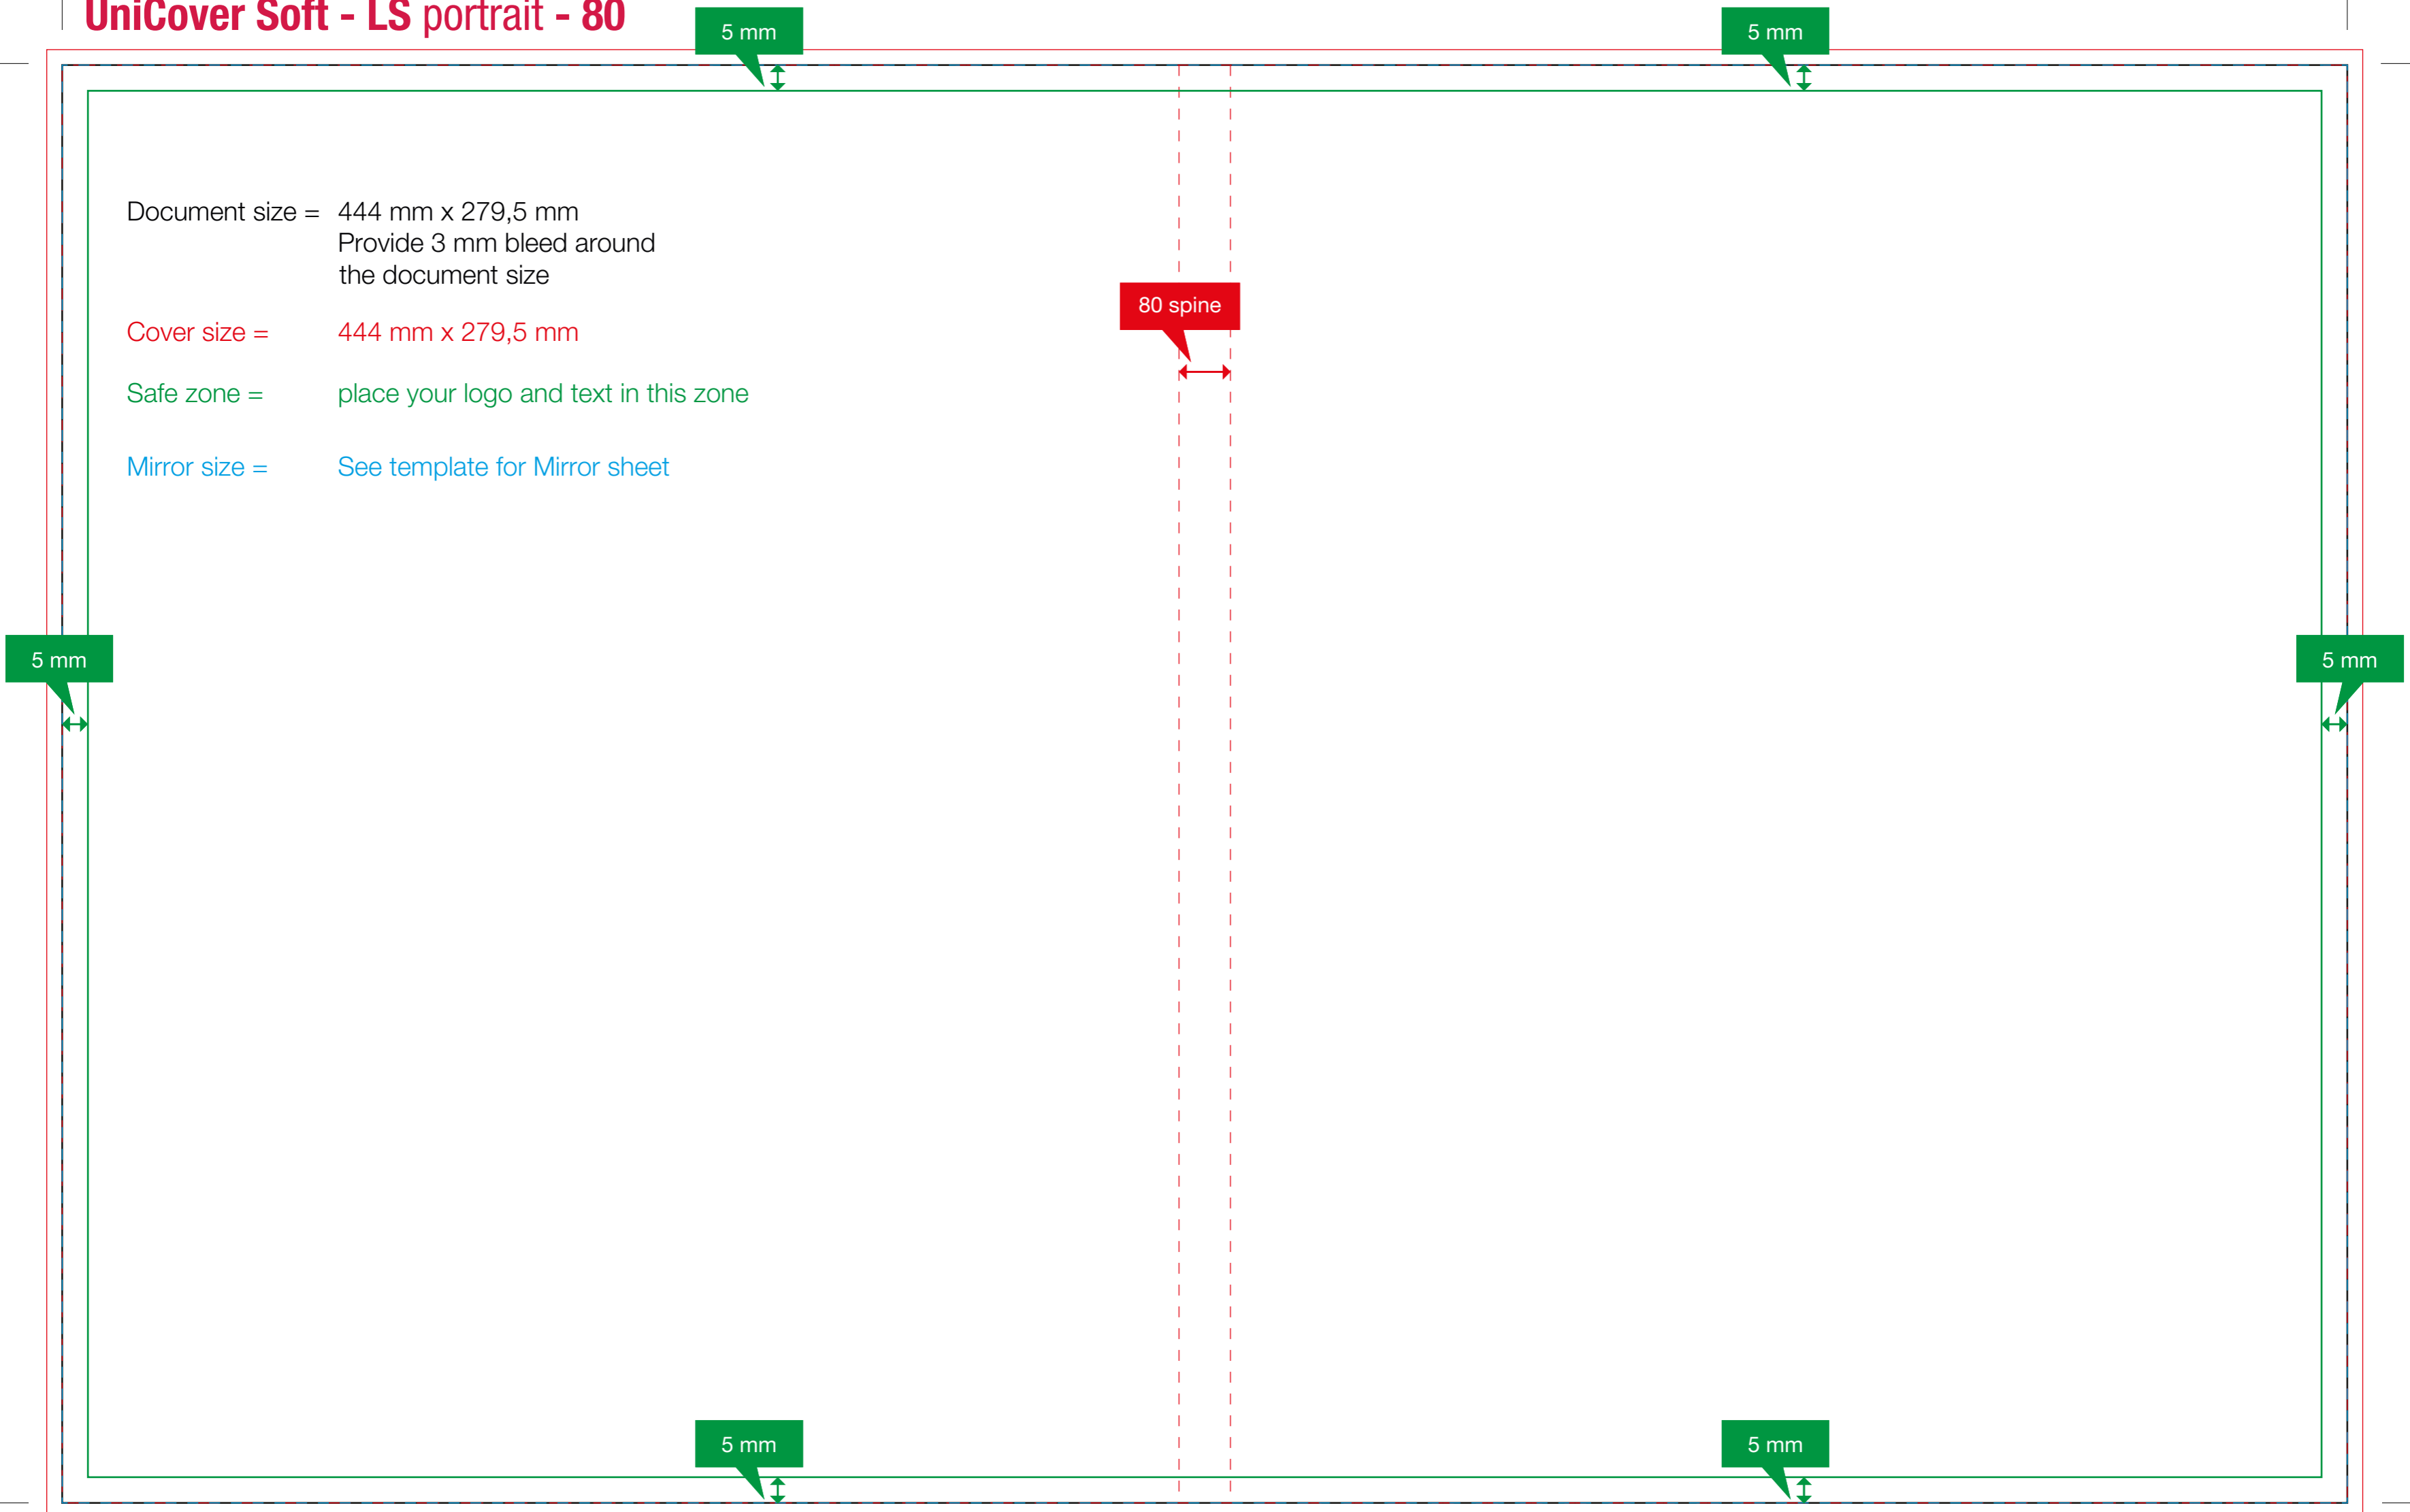

UniCover Soft - LS portrait - 80

Document size = 444 mm x 279,5 mm
Provide 3 mm bleed around
the document size

Cover size = 444 mm x 279,5 mm

Safe zone = place your logo and text in this zone

Mirror size = See template for Mirror sheet

80 spine

5 mm

5 mm

5 mm

5 mm

5 mm

5 mm

UniCover Soft - LS portrait Mirror - 80

5 mm

5 mm

Mirror size = 432 mm x 297 mm
Background colors and images must cover
the entire document size
Provide 3 mm extra bleed around !

Safe zone = place your logo and text in this zone

5 mm

10 mm

5 mm

5 mm

5 mm